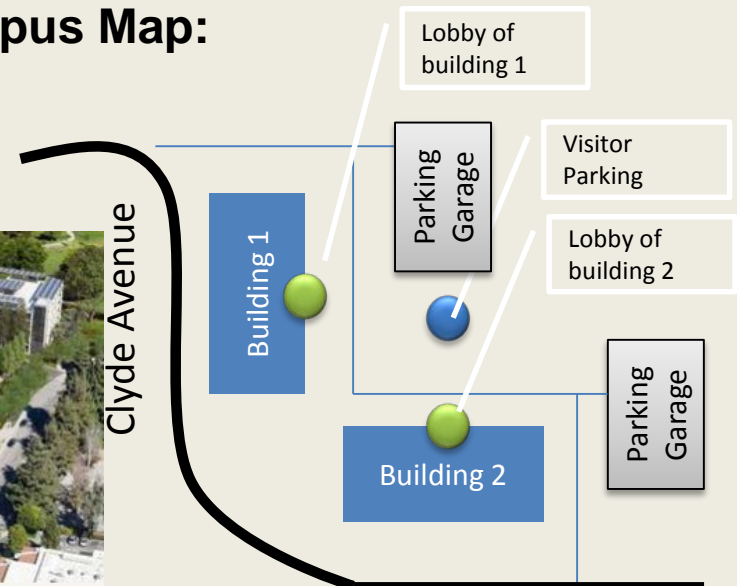

- Standard HDMI, Micro HDMI

Campus Map:

Samsung Research America Mountain View Campus

Recommended Hotels in the Mountain View area:

HYATT HOUSE
3915 RIVERMARK PLAZA
SANTA CLARA, CA 95054
1-408-486-0800

COURTYARD MARRIOTT
111 HOLGER WAY
SAN JOSE, CA 95134
1-408-383-3700