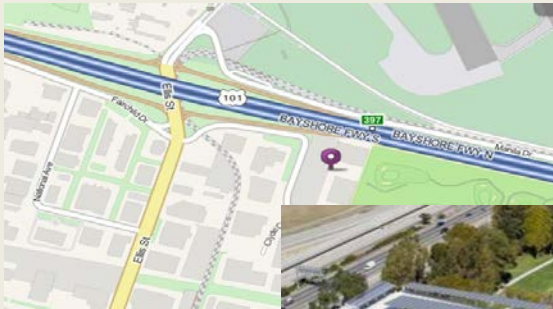

SAMSUNG

Samsung Research America Mountain View Campus

Location:

665 Clyde Avenue, Mountain View, California, USA
Main Phone: +1-650 -210 -1000

Direction:

Ellis exit (#397) on US 101 Freeway

- Approximately 25 miles South of San Francisco International Airport
- Approximately 7 miles North of San Jose International Airport

Map: