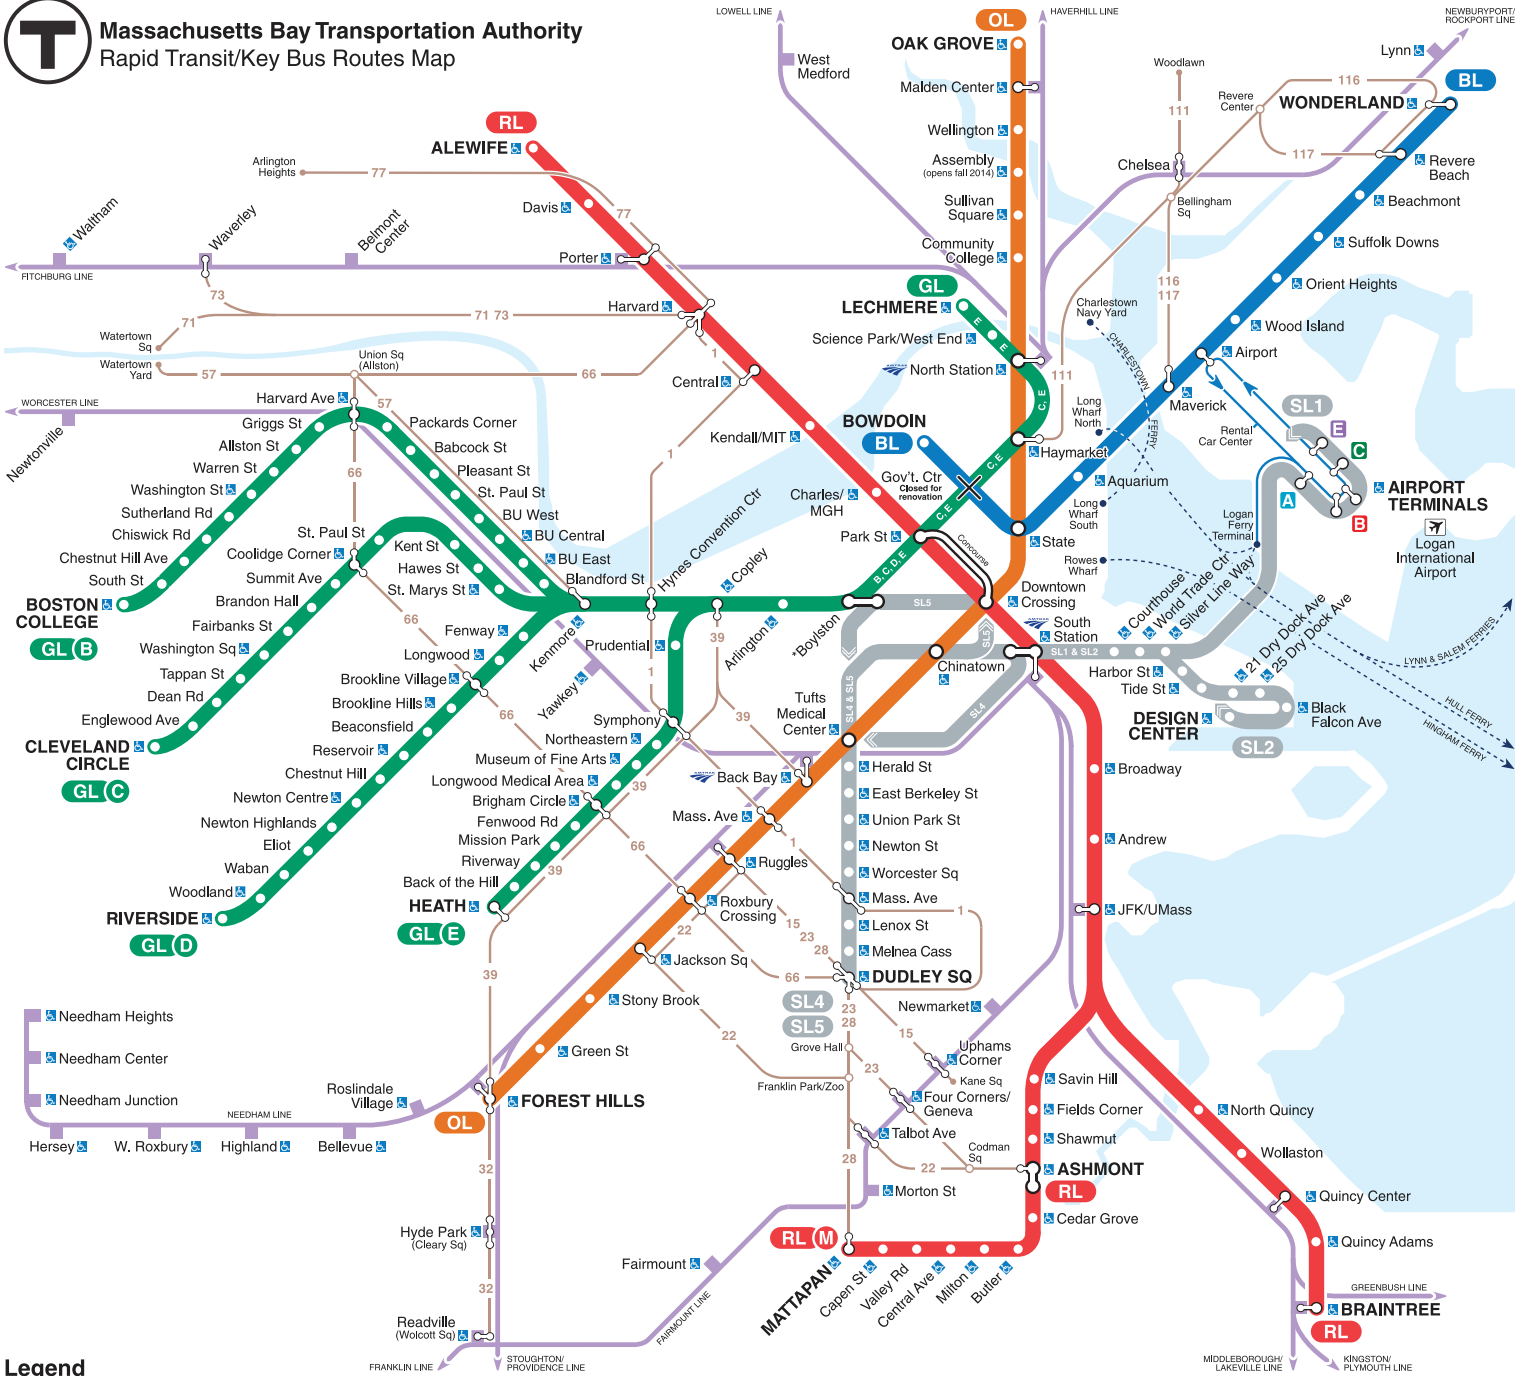

MBTA Rail and Key Bus Routes Map

More information and trip planner at <http://www.mbta.com/>

Massachusetts Bay Transportation Authority
Rapid Transit/Key Bus Routes Map

Legend

RL RED LINE	SL SILVER LINE and branches SL1 SL2 SL3 SL4 SL5	COM COMMUTER RAIL	Accessible station All MBTA and Massport bus and ferry services are accessible	Free Logan Airport shuttle bus	Customer Communications & Travel Info 617-222-3200, 1-800-392-6100 TTY 617-222-5146 Web site: www.mbta.com
M MATTAPAN LINE	GL GREEN LINE and branches Terminates at Park St (N. Station during off-peak) Terminates at N. Station Terminates at Lechmere	000 KEY BUS ROUTE Frequent Service	Rapid transit transfer station	Amtrak service Back Bay, North & South Stations	MBTA Transit Police: 617-222-1212 TTY 617-222-1200
OL ORANGE LINE	BL BLUE LINE	FERRY	Commuter rail transfer station	*Boylston: Accessible for Silver Line only	Elevator/escalator/lift updates: 800-392-6100