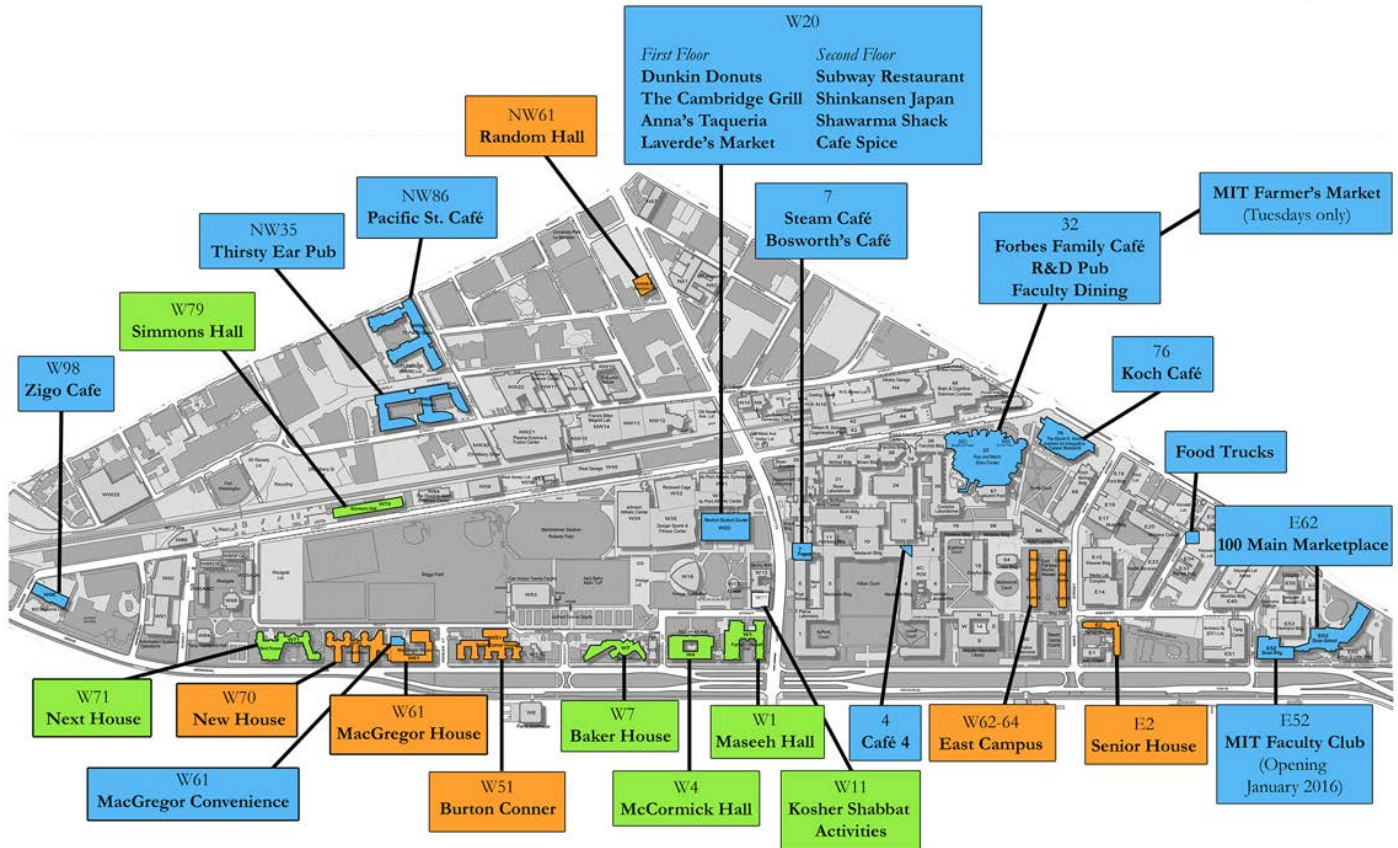

# MIT On-campus Dining Guide

Note: **House Dining** and **Cook-for-Yourself Community** are only available to matriculated MIT students

## Meal Estate Map

- House Dining
- Retail Dining
- Cook-for-Yourself Community

For more information go to <http://studentlife.mit.edu/dining/retail-dining>